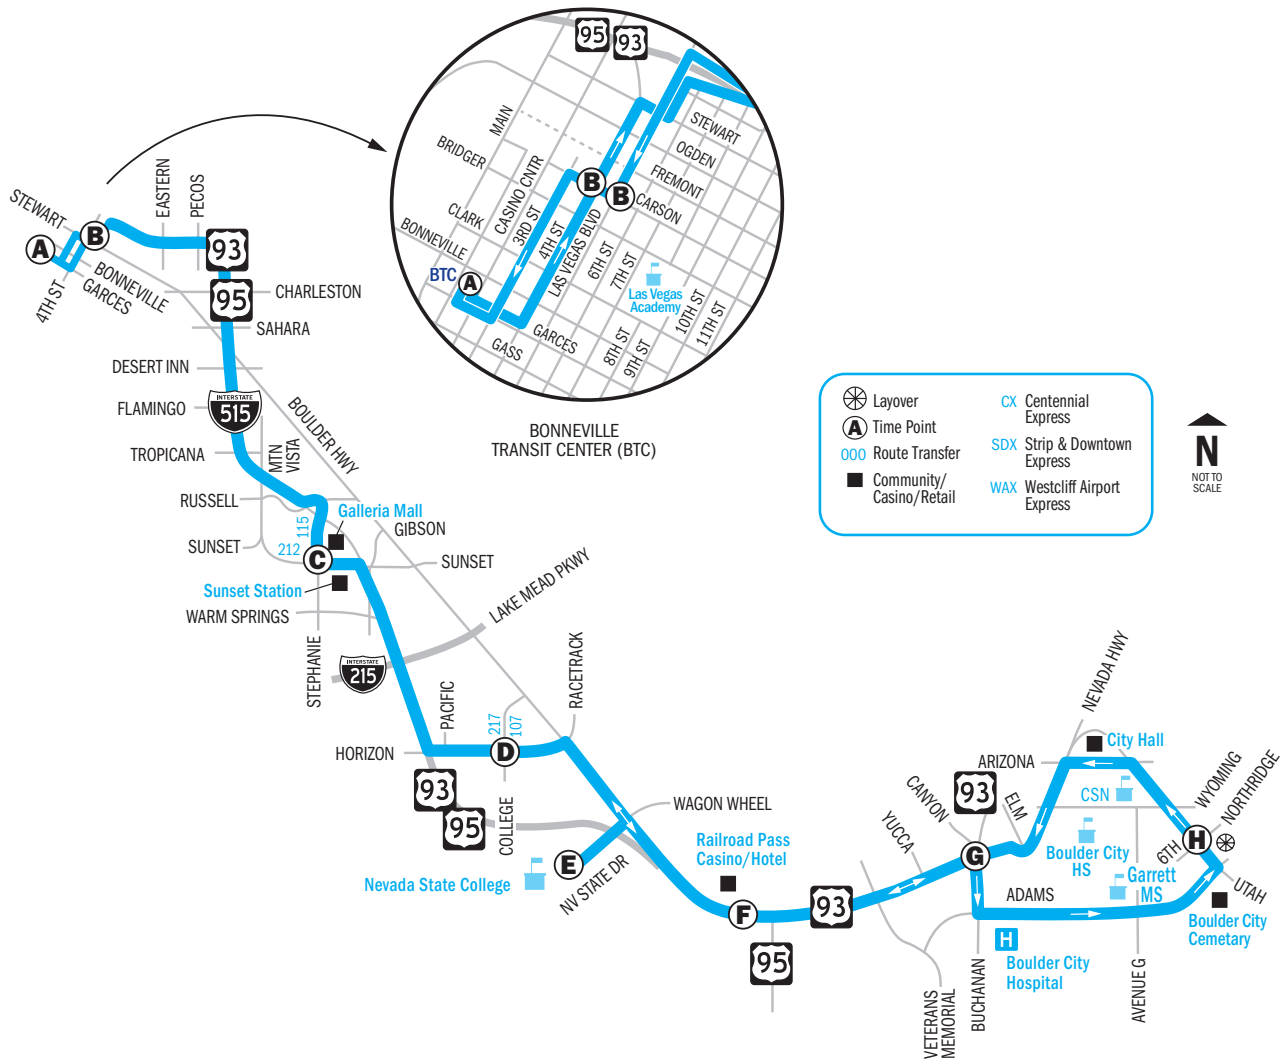

Everyday | Henderson Connector/Boulder City 402

NOTE: Between Bonnevillle Transit Center and Horizon/Pacific, Route 402 will only stop at the following locations:

SOUTHEASTBOUND

- BONNEVILLE TRANSIT CENTER (BTC)
- 4TH / LEWIS
- 4TH / CARSON
- GALLERIA MALL
- SUNSET STATION
- SUNSET / MARKS ST

NORTHWESTBOUND

- SUNSET / MARKS ST
- SUNSET STATION
- GALLERIA MALL
- CARSON / LAS VEGAS BLVD
- 3RD / LEWIS
- BONNEVILLE TRANSIT CENTER (BTC)

402