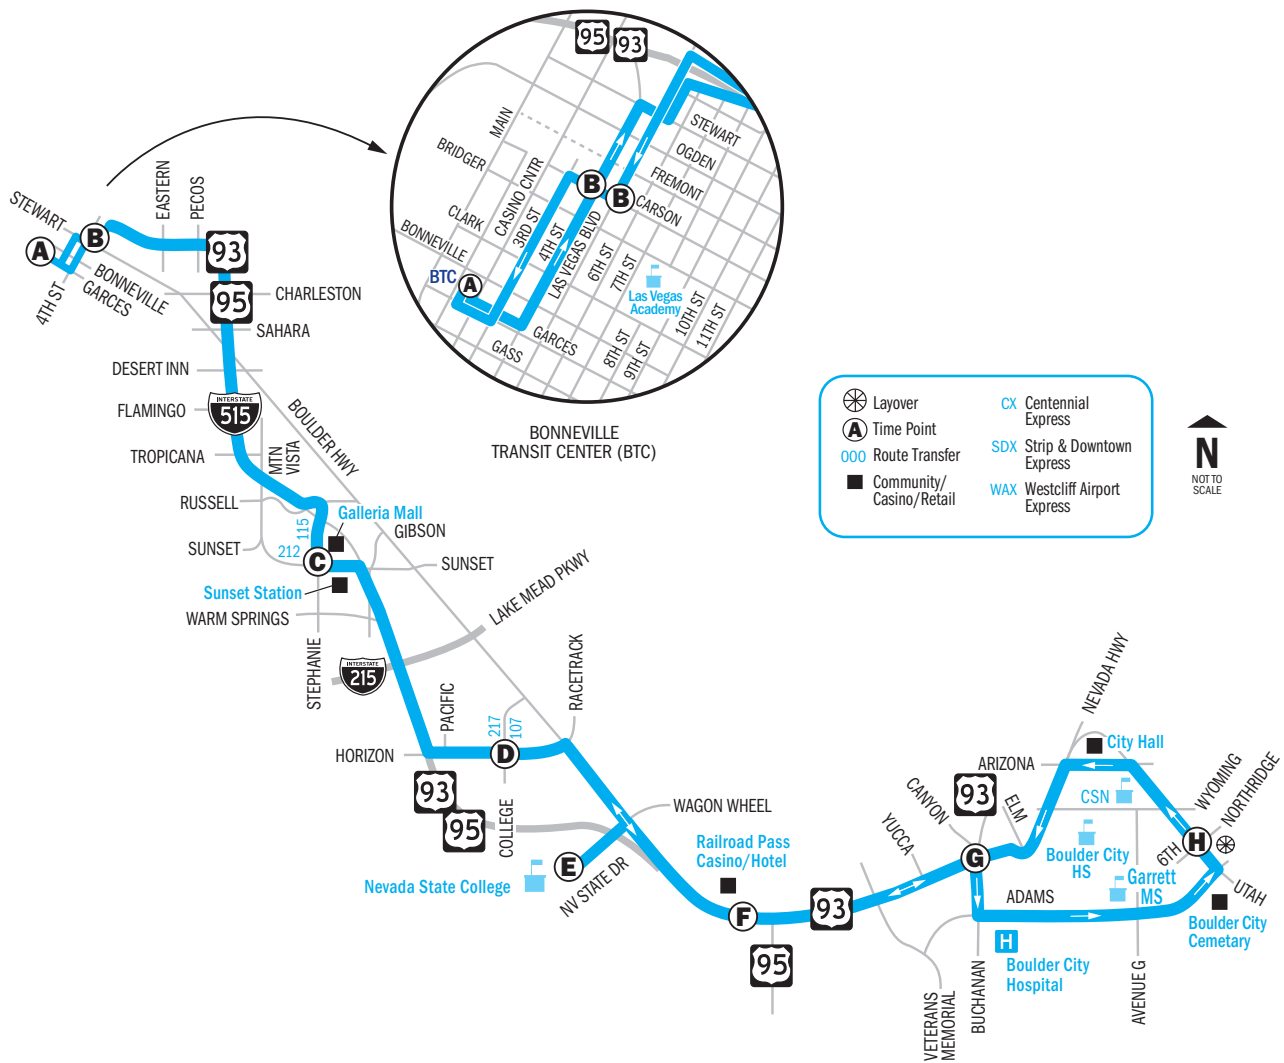

402 Northwestbound Everyday

(H)	(G)	(F)	(E)	(D)	(C)	(B)	(A)
UTAH / NORTHRIDGE (Del Prado Park)	NEVADA HWY / ELM	RAILROAD PASS	NEVADA STATE COLLEGE	HORIZON / COLLEGE	GALLERIA MALL (On Stephanie)	CARSON / LAS VEGAS BLVD	BONNEVILLE TRANSIT CENTER (BTC)
5:37	5:42	5:50	5:56	6:06	6:21	6:39	6:43
6:35	6:40	6:49	6:55	7:05	7:20	7:39	7:43
7:25	7:30	7:39	7:45	7:55	8:10	8:29	8:33
8:18	8:23	8:32	8:38	8:48	9:03	9:22	9:26
9:10	9:16	9:25	9:31	9:42	9:58	10:17	10:21
10:05	10:11	10:20	10:26	10:37	10:52	11:11	11:15
10:55	11:01	11:10	11:16	11:27	11:42	12:01	12:05
11:50	11:56	12:05	12:11	12:22	12:37	12:56	1:00
12:45	12:51	1:00	1:06	1:17	1:32	1:51	1:55
1:40	1:46	1:55	2:01	2:12	2:27	2:46	2:50
2:35	2:41	2:50	2:56	3:07	3:22	3:41	3:45
3:30	3:36	3:45	3:51	4:03	4:18	4:39	4:43
4:25	4:31	4:40	4:46	4:58	5:13	5:34	5:38
5:25	5:31	5:40	5:46	5:58	6:13	6:32	6:36
6:25	6:31	6:40	6:46	6:58	7:13	7:32	7:36
7:25	7:30	7:39	7:45	7:55	8:10	8:28	8:32
8:20	8:25	8:34	8:40	8:50	9:05	9:23	9:27
9:20	9:25	9:34	9:40	9:50	10:05	10:23	10:27

The stop and layover for the trips below is located on College Drive, north of Horizon, at the same layover location as Route 107. During all other trips the stops are located on Horizon Drive east and west of the College Drive intersection.

Everyday | Henderson Connector/Boulder City 402

NOTE: Between Bonnevillle Transit Center and Horizon/Pacific, Route 402 will only stop at the following locations:

SOUTHEASTBOUND

- BONNEVILLE TRANSIT CENTER (BTC)
- 4TH / LEWIS
- 4TH / CARSON
- GALLERIA MALL
- SUNSET STATION
- SUNSET / MARKS ST

NORTHWESTBOUND

- SUNSET / MARKS ST
- SUNSET STATION
- GALLERIA MALL
- CARSON / LAS VEGAS BLVD
- 3RD / LEWIS
- BONNEVILLE TRANSIT CENTER (BTC)

402